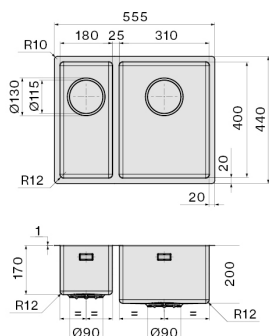

Iroko wood chopping board 330 x 436 x 20 mm

KACL.992

Polyethylene chopping board 330 x 420 x 18 mm

KACL.993

HPL chopping board 280 x 420 x 18 mm

The photograph is purely for information
It may not correspond to the selected version.

TECHNICAL FEATURES

Installation type

Flush/Top/Undermount

Dimensions

Cabinet 60 cm

Finishing

AISI 304 18/10 Scotch Brite stainless steel

Type of control

Packaging size

Length

615 mm

Height

245 mm

Depth

500 mm

CONSUMPTION AND CONNECTION FEATURES ENERGY CLASS

Cut-out size / Flushmount

Cut-out size / Topmount