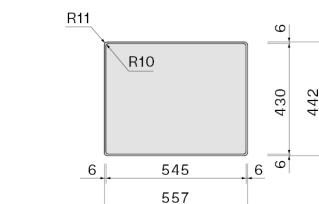

Iroko wood chopping board 330 x 436 x 20 mm

KACL.992

Polyethylene chopping board 330 x 420 x 18 mm

KACL.993

HPL chopping board 280 x 420 x 18 mm

The photograph is purely for information
It may not correspond to the selected version.

TECHNICAL FEATURES

Installation type

Flush/Top/Undermount

Dimensions

Cabinet 60 cm

Finishing

AISI 304 18/10 Scotch Brite stainless steel

Type of control

Packaging size

Length

615 mm

Height

245 mm

Depth

500 mm

CONSUMPTION AND CONNECTION FEATURES ENERGY CLASS

Cut-out size / Flushmount

Cut-out size / Topmount