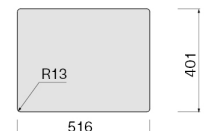

Packaging size

Length

615 mm

Height

245 mm

Depth

500 mm

CONSUMPTION AND CONNECTION FEATURES ENERGY CLASS