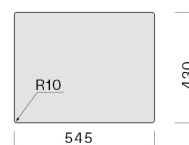

Packaging size

Length

615 mm

Height

245 mm

Depth

500 mm

CONSUMPTION AND CONNECTION FEATURES ENERGY CLASS